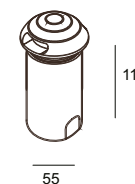

# LED EXTERIOR WALL LIGHTS

**NEMATEC**  
DISPLAY FACTORY

● **NemD07**

material: aluminium  
CREE LED 3W / WW  
Ra90 / 170lm  
excl. power supply  
IP44 / class III/CE  
anodized silver  
cut-out dia 46mm

● **NemD08**

material: aluminium  
CREE LED 3W / WW  
Ra90 / 170lm  
excl. power supply  
IP44 / class III/CE  
anodized silver  
cut-out dia 46mm

● **NemD09**

material: aluminium  
CREE LED 3W / WW  
Ra90 / 170lm  
excl. power supply  
IP44 / class III/CE  
anodized silver  
cut-out dia 46mm