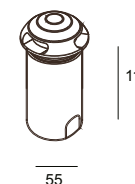

# LED EXTERIOR WALL LIGHTS

**NEMATEC**  
DISPLAY FACTORY

● **NemD07**

material: aluminium  
CREE LED 3W / WW  
Ra90 / 170lm  
excl. power supply  
IP44 / class III/CE  
anodized silver  
cut-out dia 46mm

● **NemD08**

material: aluminium  
CREE LED 3W / WW  
Ra90 / 170lm  
excl. power supply  
IP44 / class III/CE  
anodized silver  
cut-out dia 46mm

● **NemD09**

material: aluminium  
CREE LED 3W / WW  
Ra90 / 170lm  
excl. power supply  
IP44 / class III/CE  
anodized silver  
cut-out dia 46mm