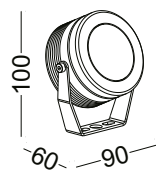

● **NemDD28**

material: aluminium
COB LED 5W / WW
Ra85 / 500lm/38°
excl. power supply
IP67 / class III / CE
anodized black
3000k/4000k/6000k