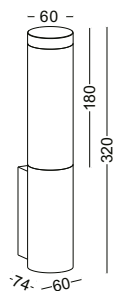

● **NemD08**

material: aluminium  
CREE LED 3W / WW  
Ra90 / 170lm  
excl. power supply  
IP44 / class III/CE  
anodized silver  
cut-out dia 46mm

● **NemD09**

material: aluminium  
CREE LED 3W / WW  
Ra90 / 170lm  
excl. power supply  
IP44 / class III/CE  
anodized silver  
cut-out dia 46mm

● **NemD10**

material: aluminium  
CREE LED 3W / WW  
Ra90 / 170lm  
excl. power supply  
IP44 / class III/CE  
anodized silver  
cut-out dia 46mm

● **NemDD10**

material: aluminium  
COB LED 5W / WW  
Ra85 / 500lm/38°  
incl. power supply  
IP44 / class I /   
anodized black  
3000k/4000k/6000k

● **NemDD11**

material: aluminium  
COB LED 10W / WW  
Ra85 / 1000lm/38°  
incl. power supply  
IP44 / class I /   
anodized black  
3000k/4000k/6000k

● **NemDD12**

material: aluminium  
solid acrylic diffuser  
COB LED 5W / WW  
Ra85 / 500lm  
incl. power supply  
IP44 / class I / CE  
anodized black  
3000k/4000k/6000k