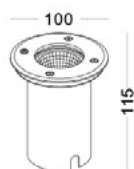

● **NemDO22**

material: aluminium
stainless steel 316 cover
COB LED 5W / WW
Ra85 / 500lm/38°
excl. power supply
IP67 / class III / **CE**
cut-off Dia70X120mm
3000k/4000k/6000k