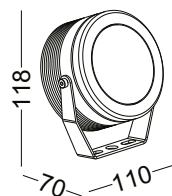

● **NemDO20**

material: stainless steel  
LED 3W / WW  
Ra90/ 170lm/30 °  
excl. power supply  
IP67 / class III/CE  
stainless steel 316 cover  
cooper lamp body  
cut-out dia 35mm

● **NemDO21**

material: aluminium  
LED 3W / WW  
Ra85/ 170lm/30 °  
excl. power supply  
IP67 / class III/CE  
cut-out dia 42mm

material: aluminium  
stainless steel 316 cover  
COB LED 9W / WW  
Ra85 / 900lm/38°  
excl. power supply  
IP67 / class III / **CE**  
cut-off Dia90X130mm  
3000k/4000k/6000k

● **NemDO24**

material: aluminium  
stainless steel 316 cover  
COB LED 13W / WW  
Ra85 / 1300lm/38°  
excl. power supply  
IP67 / class III / **CE**  
cut-off Dia110X140mm  
3000k/4000k/6000k

● **NemDO25**

material: aluminium  
stainless steel 316 cover  
CREE LED 3W / WW  
Ra85 / 170lm  
excl. power supply  
IP67 / class III / **CE**  
cut-off Dia50X100mm  
3000k/4000k/6000k

● **NemDO26**

material: aluminium  
stainless steel 316 cover  
CREE LED 3W / WW  
Ra85 / 170lm  
excl. power supply  
IP67 / class III / **CE**  
cut-off Dia50X100mm  
3000k/4000k/6000k

● **NemDO27**

material: aluminium  
stainless steel 316 cover  
CREE LED 3W / WW  
Ra85 / 170lm  
excl. power supply  
IP67 / class III / **CE**  
cut-off Dia50X100mm  
3000k/4000k/6000k

● **NemDD28**

material: aluminium  
COB LED 5W / WW  
Ra85 / 500lm/38°  
excl. power supply  
IP67 / class III / CE  
anodized black  
3000k/4000k/6000k