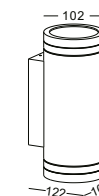

● **NemDD17**
material: aluminium
COB LED 2X9W / WW
Ra85 / 1800lm/38°
incl. power supply
IP44 / class I / **CE**
anodized black
3000k/4000k/6000k