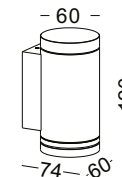

● **NemDD14**

material: aluminium
COB LED 5W / WW
Ra85 / 500lm/38°
incl. power supply
IP44 / class I / **CE**
anodized black
3000k/4000k/6000k