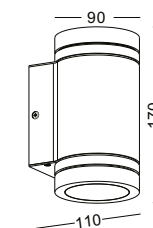

● **NemD10**

material: aluminium  
CREE LED 3W / WW  
Ra90 / 170lm  
excl. power supply  
IP44 / class III/CE  
anodized silver  
cut-out dia 46mm

● **NemDD10**

material: aluminium  
COB LED 5W / WW  
Ra85 / 500lm/38°  
incl. power supply  
IP44 / class I /   
anodized black  
3000k/4000k/6000k