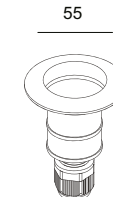

# LED EXTERIOR GROUND

● **NemDO19**

material: stainless steel  
LED 1W / WW  
Ra85/ 100lm/30 °  
excl. power supply  
IP67 / class III/CE  
stainless steel 316 cover  
cooper lamp body  
cut-out dia 28mm

● **NemDO20**

material: stainless steel  
LED 3W / WW  
Ra90/ 170lm/30 °  
excl. power supply  
IP67 / class III/CE  
stainless steel 316 cover  
cooper lamp body  
cut-out dia 35mm

● **NemDO21**

material: aluminium  
LED 3W / WW  
Ra85/ 170lm/30 °  
excl. power supply  
IP67 / class III/CE  
cut-out dia 42mm