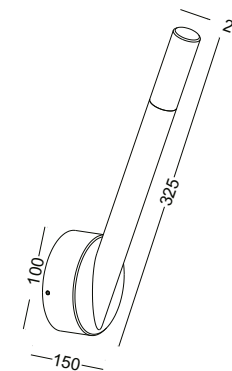

- **NemDD18**
  material: aluminium
  CREE LED 3W / WW
  Ra85 / 170lm
  incl. power supply
  IP44 / class I / CE
  anodized black
  acrylic shade
  3000k/4000k/6000k