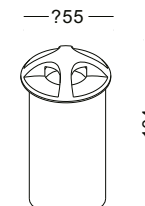

● **NemDO27**

material: aluminium
stainless steel 316 cover
CREE LED 3W / WW
Ra85 / 170lm
excl. power supply
IP67 / class III / **CE**
cut-off Dia50X100mm
3000k/4000k/6000k