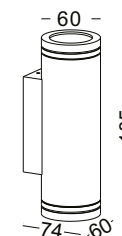

● **NemDD15**

material: aluminium
COB LED 2X5W / WW
Ra85 / 1000lm/38°
incl. power supply
IP44 / class I / **CE**
anodized black
3000k/4000k