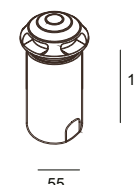

# LED EXTERIOR WALL LIGHTS

**NEMATEC**  
DISPLAY FACTORY

● **NemD07**

material: aluminium  
CREE LED 3W / WW  
Ra90 / 170lm  
excl. power supply  
IP44 / class III/CE  
anodized silver  
cut-out dia 46mm

● **NemD08**

material: aluminium  
CREE LED 3W / WW  
Ra90 / 170lm  
excl. power supply  
IP44 / class III/CE  
anodized silver  
cut-out dia 46mm

● **NemD09**

material: aluminium  
CREE LED 3W / WW  
Ra90 / 170lm  
excl. power supply  
IP44 / class III/CE  
anodized silver  
cut-out dia 46mm