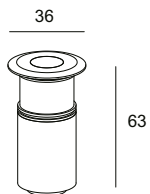

● **NemDD17**  
material: aluminium  
COB LED 2X9W / WW  
Ra85 / 1800lm/38°  
incl. power supply  
IP44 / class I / **CE**  
anodized black  
3000k/4000k/6000k

- **NemDD18**  
material: aluminium  
CREE LED 3W / WW  
Ra85 / 170lm  
incl. power supply  
IP44 / class I /  $\text{CE}$   
anodized black  
acrylic shade  
3000k/4000k/6000k

# LED EXTERIOR GROUND

● **NemDO19**

material: stainless steel  
LED 1W / WW  
Ra85/ 100lm/30 °  
excl. power supply  
IP67 / class III/CE  
stainless steel 316 cover  
cooper lamp body  
cut-out dia 28mm

● **NemDO20**

material: stainless steel  
LED 3W / WW  
Ra90/ 170lm/30 °  
excl. power supply  
IP67 / class III/CE  
stainless steel 316 cover  
cooper lamp body  
cut-out dia 35mm

● **NemDO21**

material: aluminium  
LED 3W / WW  
Ra85/ 170lm/30 °  
excl. power supply  
IP67 / class III/CE  
cut-out dia 42mm