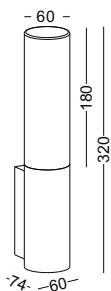

# LED EXTERIOR WALL LIGHTS

**NEMATEC**  
DISPLAY FACTORY

● **NemD07**

material: aluminium  
CREE LED 3W / WW  
Ra90 / 170lm  
excl. power supply  
IP44 / class III/CE  
anodized silver  
cut-out dia 46mm

● **NemD08**

material: aluminium  
CREE LED 3W / WW  
Ra90 / 170lm  
excl. power supply  
IP44 / class III/CE  
anodized silver  
cut-out dia 46mm

● **NemD09**

material: aluminium  
CREE LED 3W / WW  
Ra90 / 170lm  
excl. power supply  
IP44 / class III/CE  
anodized silver  
cut-out dia 46mm

● **NemD10**

material: aluminium  
CREE LED 3W / WW  
Ra90 / 170lm  
excl. power supply  
IP44 / class III/CE  
anodized silver  
cut-out dia 46mm

● **NemDD10**

material: aluminium  
COB LED 5W / WW  
Ra85 / 500lm/38°  
incl. power supply  
IP44 / class I /   
anodized black  
3000k/4000k/6000k

● **NemDD11**

material: aluminium  
COB LED 10W / WW  
Ra85 / 1000lm/38°  
incl. power supply  
IP44 / class I /   
anodized black  
3000k/4000k/6000k

● **NemDD12**

material: aluminium  
solid acrylic diffuser  
COB LED 5W / WW  
Ra85 / 500lm  
incl. power supply  
IP44 / class I / CE  
anodized black  
3000k/4000k/6000k