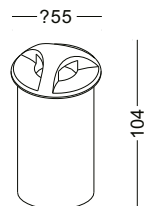

● **NemDO26**

material: aluminium
stainless steel 316 cover
CREE LED 3W / WW
Ra85 / 170lm
excl. power supply
IP67 / class III / **CE**
cut-off Dia50X100mm
3000k/4000k/6000k