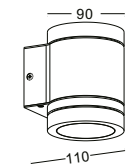

● **NemDD10**

material: aluminium
COB LED 5W / WW
Ra85 / 500lm/38°
incl. power supply
IP44 / class I /
anodized black
3000k/4000k/6000k