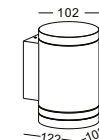

● **NemDD16**
material: aluminium
COB LED 9W / WW
Ra85 / 900lm/38°
incl. power supply
IP44 / class I / **CE**
anodized black
3000k/4000k/6000k