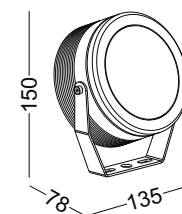

● **NemDD30**

material: aluminium
COB LED 13W / WW
Ra85 / 1300lm/38°
excl. power supply
IP67 / class III / CE
anodized black
3000k/4000k/6000k