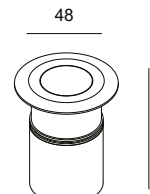

# LED EXTERIOR GROUND

● **NemDO19**

material: stainless steel  
LED 1W / WW  
Ra85/ 100lm/30 °  
excl. power supply  
IP67 / class III/CE  
stainless steel 316 cover  
cooper lamp body  
cut-out dia 28mm

● **NemDO20**

material: stainless steel  
LED 3W / WW  
Ra90/ 170lm/30 °  
excl. power supply  
IP67 / class III/CE  
stainless steel 316 cover  
cooper lamp body  
cut-out dia 35mm

● **NemDO21**

material: aluminium  
LED 3W / WW  
Ra85/ 170lm/30 °  
excl. power supply  
IP67 / class III/CE  
cut-out dia 42mm