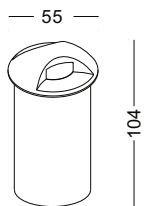

● **NemDO25**

material: aluminium
stainless steel 316 cover
CREE LED 3W / WW
Ra85 / 170lm
excl. power supply
IP67 / class III / **CE**
cut-off Dia50X100mm
3000k/4000k/6000k